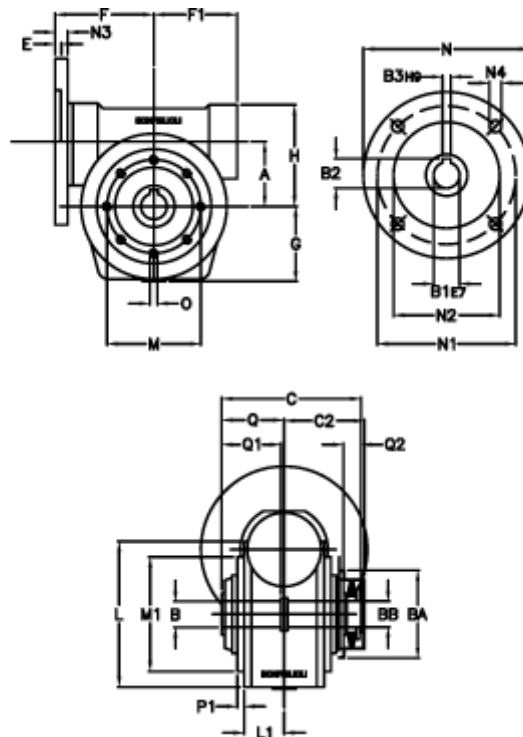

Article number: 390204901873236  
 Description: Worm Gear with Torque Limiter  
 VF 49-L2-P-18 P80B5

## Measures

a = 49.50	C2 = 63,5	L1 = 36.8	O = M6x8
B = 25	Description = VF 49P-xx-80B14	m = 94	P1 = 2.5
B1 E7 = 19	E = 3.0	M1 = 68	Q = 51.0
B2 = 21.8	F = 70	N = 120	Q1 = 41
B3 H9 = 6	F1 = 63	N1 = 100	Q2 = 15
BA = 63	g = 56	N2 = 80	
BB H7 = 14	H = 80.0	N3 = 10.0	
C = 105	L = 107.5	N4 = 7	